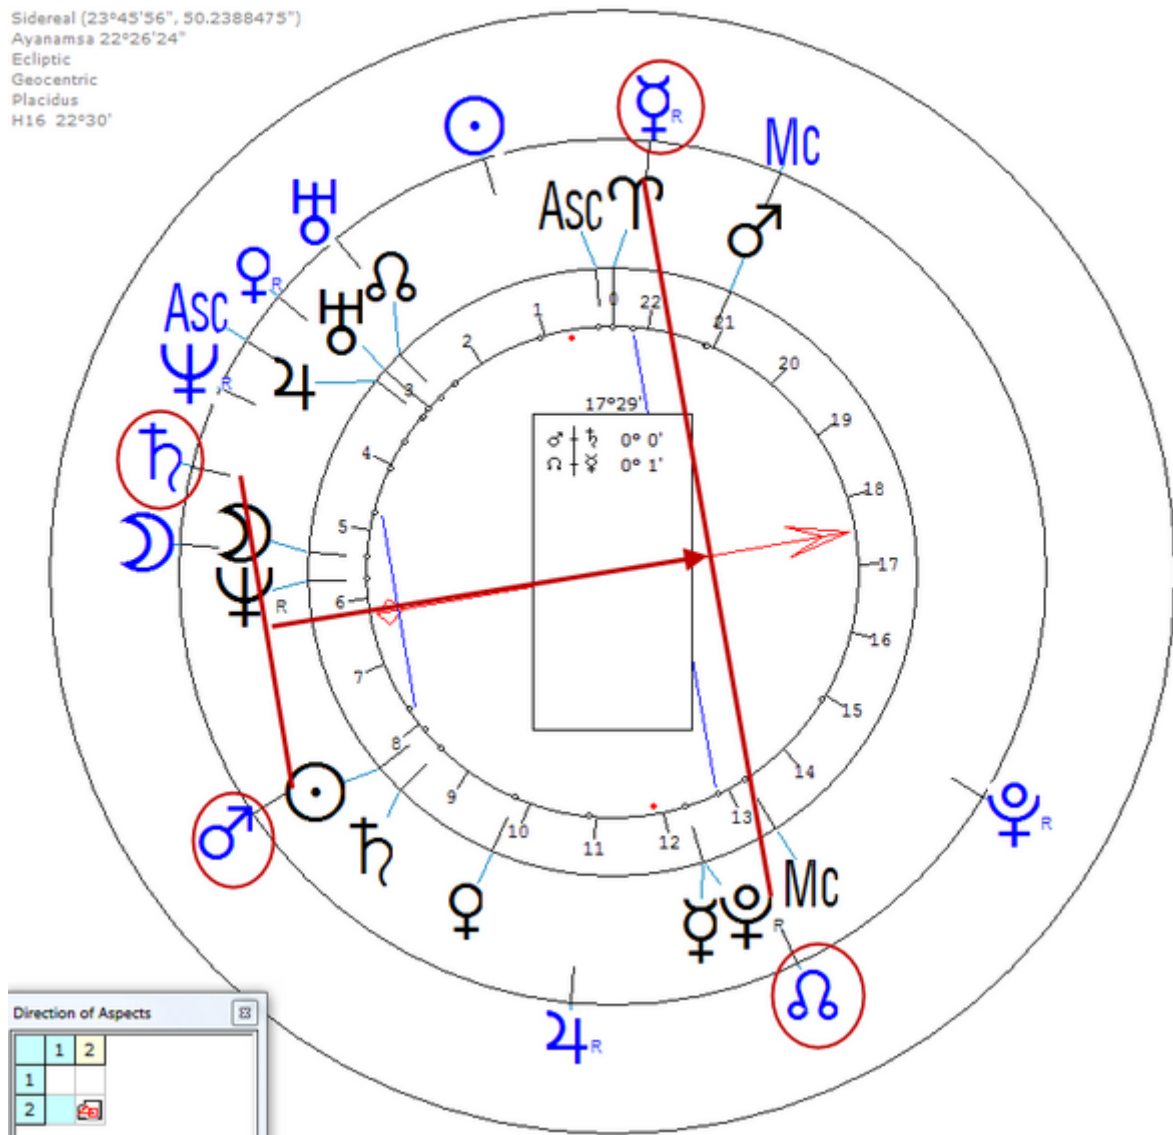

Frank, Walter

12 February 1905 at 11:30 (= 11:30 AM)Fürth, Germany, 49n28, 10e59
German Nazi ideologist.

<https://www.astro.com/astro-databank/Frank,_Walter>

On 5/09/1945, he committed suicide at Gross Brunsrode, Braunschweig, Germany.

Lunar Return (Harmonic 16)

Lunar $\♂/\♁$ = Lunar $\♀/\♁$

Frank, Walter

12 February 1905 Sun 11:30 (GMT+1) 49n39 8e47
Fürth, Germany

Sidereal (23°45'56", 50.2388475")
Ayanamsa 22°26'24"
Ecliptic
Geocentric
Placidus
H16 22°30'